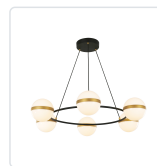

TAGLIATO CH302006

FIXTURE DIMENSIONS	D36" x H6-3/8"
LIGHT SOURCE	LED with DC Driver
WATTAGE	60W
TOTAL LUMENS	5000lm
DELIVERED LUMENS	4100lm*
VOLTAGE	120V
COLOR TEMPERATURE	3000K
CRI (RA)	90CRI
DIMMABLE	Yes, TRIAC/ELV Dimmer (Not Included)
DIFFUSER DETAILS	Frosted Acrylic
MATERIAL	Acrylic Shade
WIRE LENGTH	144"
MINIMUM HANG HEIGHT	24"
SLOPED CEILING ADAPTABLE	Yes
CEC TITLE 24 JA8	Yes, JA8-2022
LOCATION	Dry
CANOPY DIMENSIONS	D7-1/8" x H1-1/2"
PAINT FINISH	BG01; MB01;

[D - Diameter, L - Length, W - Width, H - Height, E - Extension]

AVAILABLE FINISHES:

CH302006MBBG

Matte
Black/Brushed
Gold

*For complete warranty terms, please visit: www.aloralighting.com/warranty