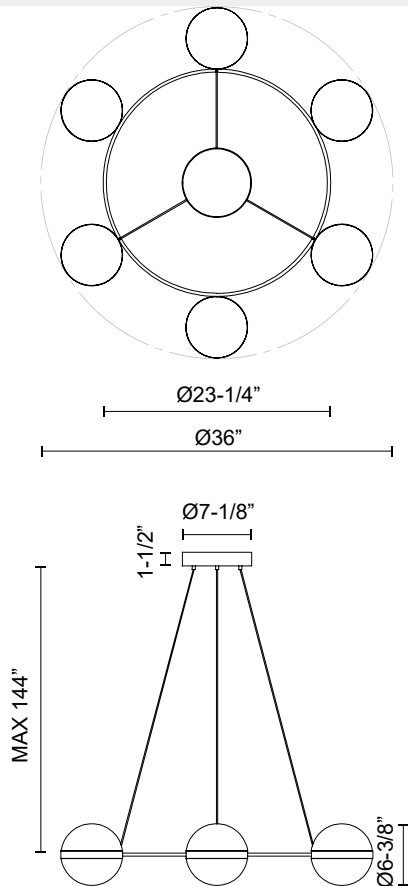

TAGLIATO CH302006

FIXTURE DIMENSIONS	D36" x H6-3/8"
LIGHT SOURCE	LED with DC Driver
WATTAGE	60W
TOTAL LUMENS	5000lm
DELIVERED LUMENS	4100lm*
VOLTAGE	120V
COLOR TEMPERATURE	3000K
CRI (RA)	90CRI
DIMMABLE	Yes, TRIAC/ELV Dimmer (Not Included)
DIFFUSER DETAILS	Frosted Acrylic
MATERIAL	Acrylic Shade
WIRE LENGTH	144"
MINIMUM HANG HEIGHT	24"
SLOPED CEILING ADAPTABLE	Yes
CEC TITLE 24 JA8	Yes, JA8-2022
LOCATION	Dry
CANOPY DIMENSIONS	D7-1/8" x H1-1/2"
PAINT FINISH	BG01; MB01;

[D - Diameter, L - Length, W - Width, H - Height, E - Extension]

AVAILABLE FINISHES:

CH302006MBBG

Matte
Black/Brushed
Gold

*For complete warranty terms, please visit: www.aloralighting.com/warranty